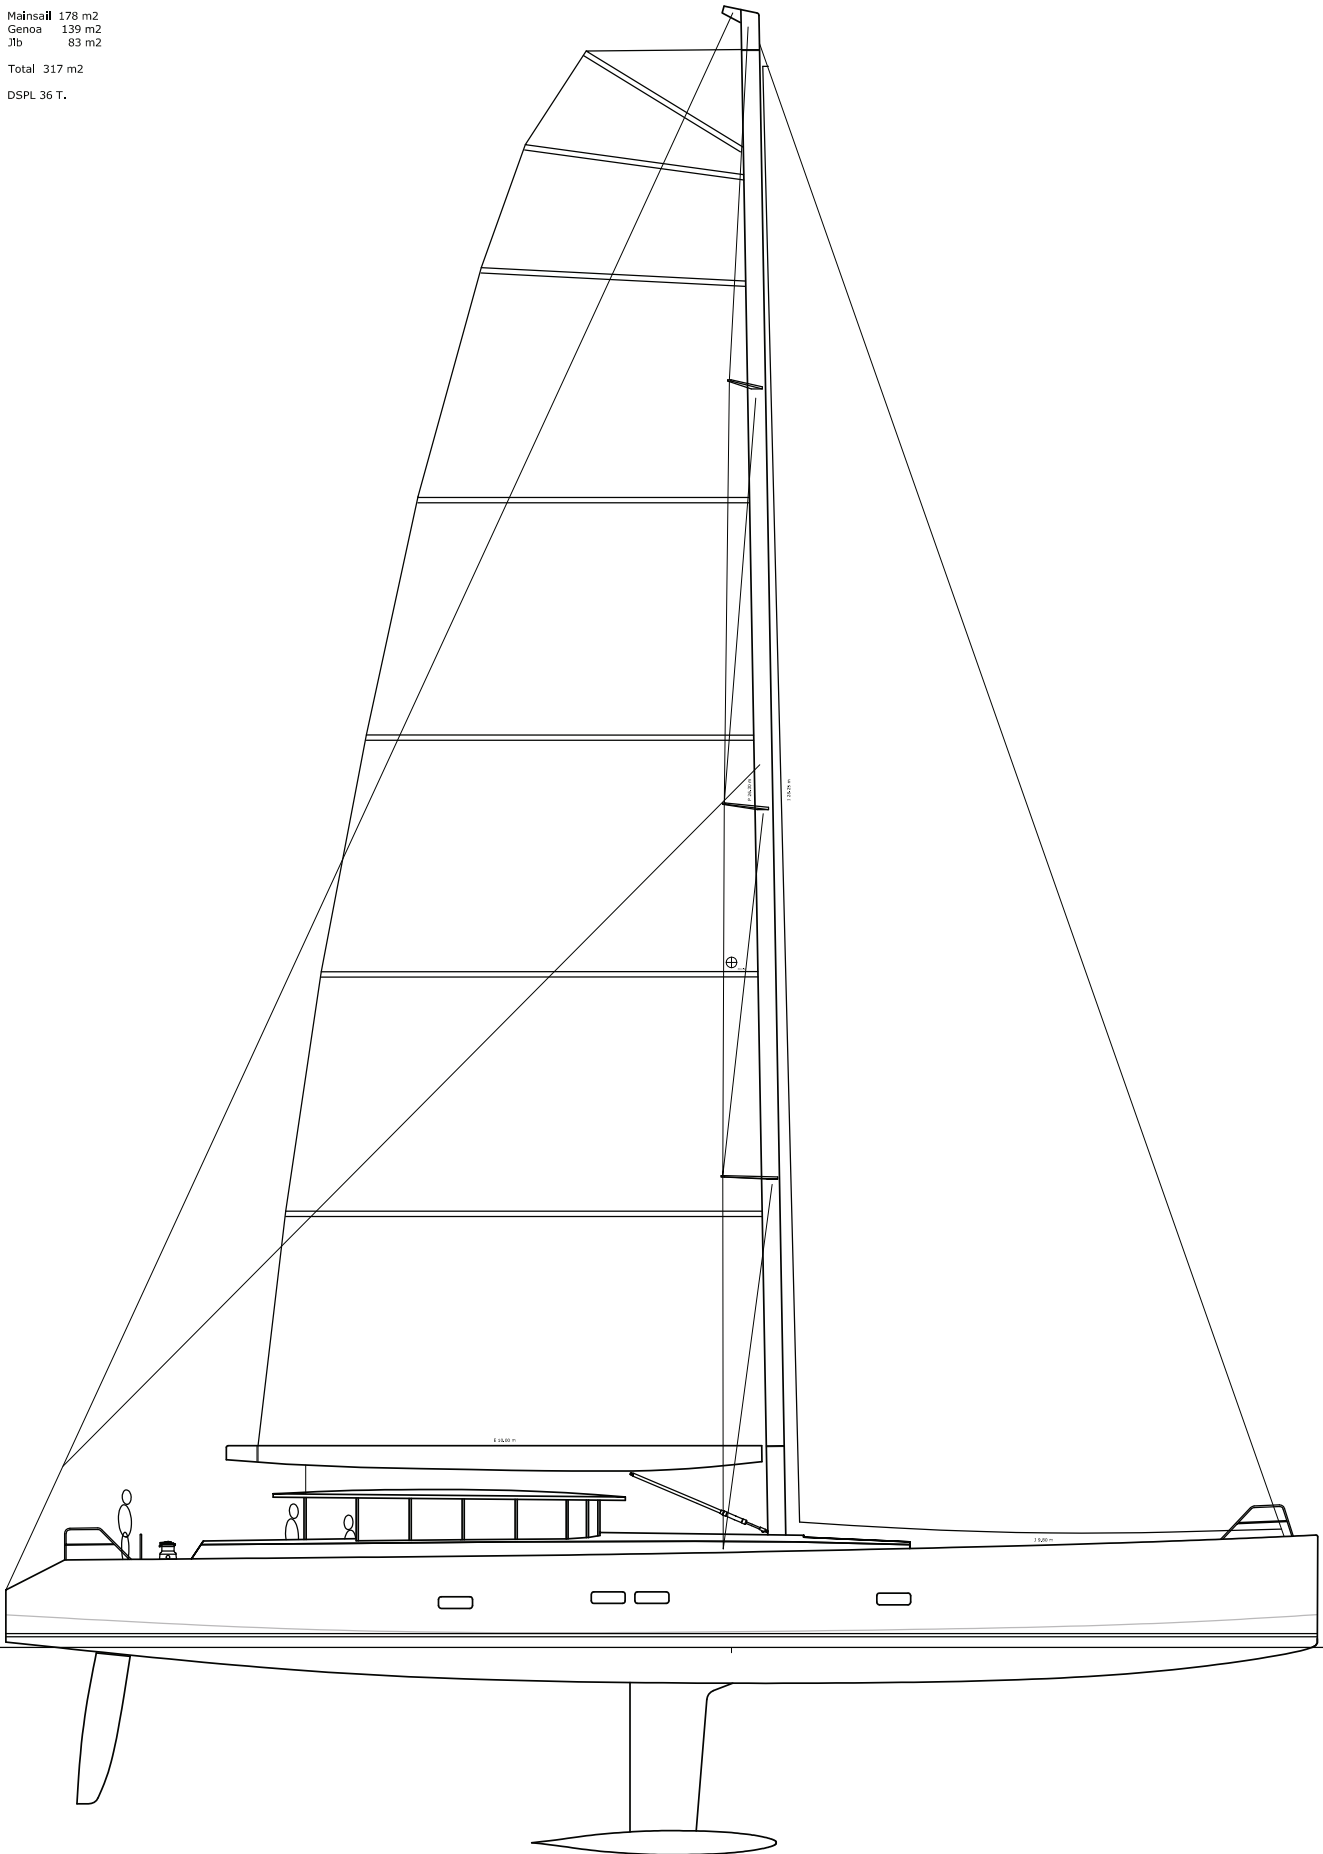

Dimensions

Mainsail 178 m²
Genoa 139 m²
Jib 83 m²

Total 317 m²

DSPL 36 T.

PELTZER
PERFORMANCE YACHT DESIGN

80'performance cruiser
A&B Yachts